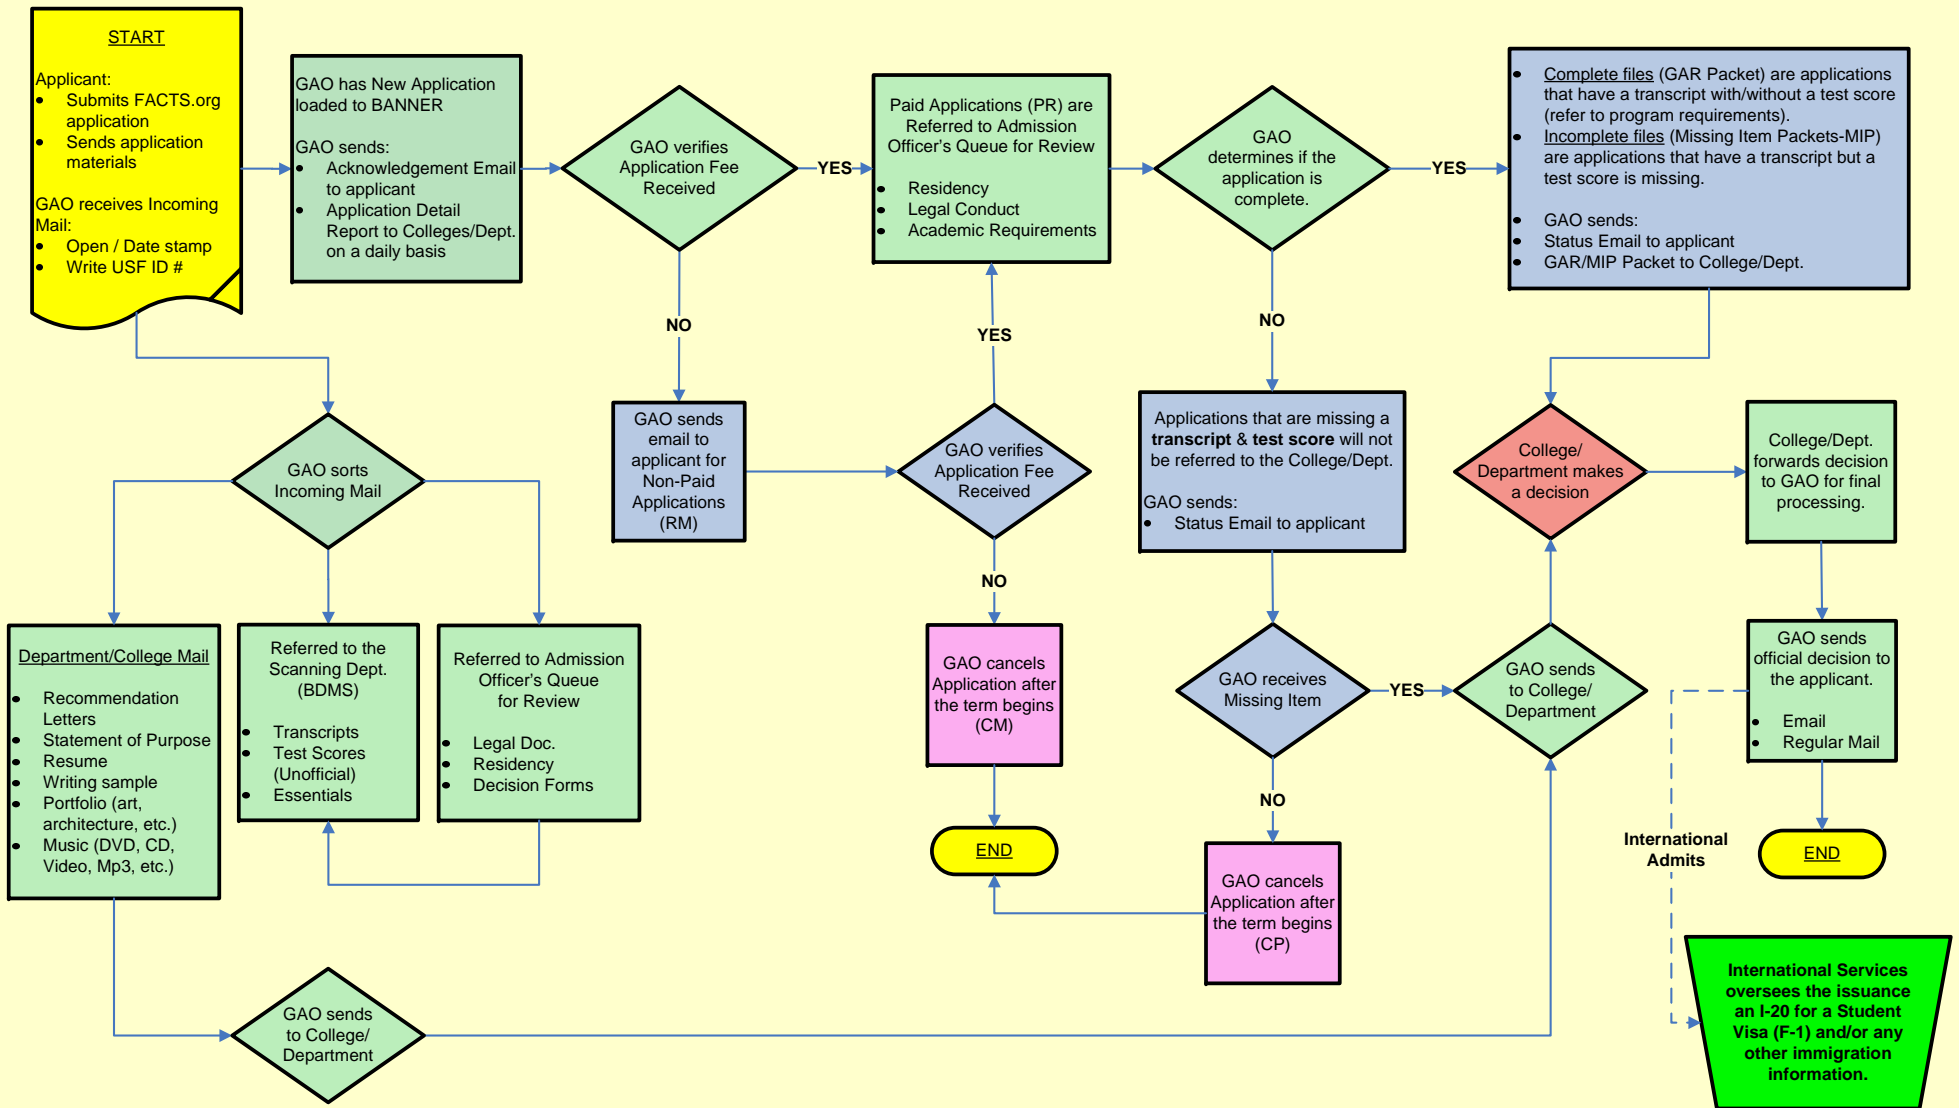

Graduate Admissions – Application Process

Estimated Processing Time:
 • 3-7 Business Days
 • 14-21 during peak times

Estimated Processing Time:
 • Open variable, pending action from applicant

Estimated Processing Time:
 • 2nd week of the new semester

Estimated Processing Time:
 • 30 Days
 • 60-90 Days depending if additional department requirements.